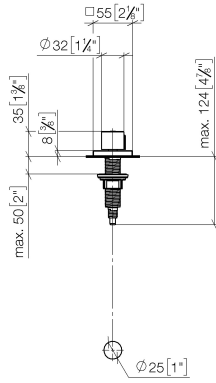

Strainer waste with control handle - Matte Black

LOT

10 711 970

- control for single basin
- including adapter for Bowden cable

Fits LOT

	Matte Black	10 711 970-33
	Chrome	10 711 970-00
	Brushed Platinum	10 711 970-06
	Platinum	10 711 970-08
	Durabross (23kt Gold)	10 711 970-09
	Dark Chrome	10 711 970-19
	Brushed Durabross (23kt Gold)	10 711 970-28
	Brushed Champagne (22kt Gold)	10 711 970-46
	Champagne (22kt Gold)	10 711 970-47
	Brushed Chrome	10 711 970-93
	Brushed Dark Platinum	10 711 970-99

10 711 970

mm [inches]

Strainer waste with control handle - Matte Black

LOT

10 711 970

Parts for other finishes can be found here: [Chrome](#)

Spare parts list

No.	Item Number	Name	Quantity used	Delivery time
1	09 20 97 030-33	handle	1	2
2	90 12 12 002 00 90	fixing cap	1	2
3	09 27 87 007-33	rosette	1	2
4	90 14 10 043 00 90	seal	1	2
5	09 14 10 042 90	seal	1	2
6	09 29 06 087-33	spindle	1	-
Spare part can no longer be ordered, please order the replacement item				
7	04 30 01 029 00 90	adaptor	1	2
8	09 24 03 175 90	adaptor	1	2
9	09 11 10 073-07	connection	1	30
10	09 11 10 074-07	connection	1	30
11	09 11 10 079-07	connection	1	30
12	09 30 11 087 90	disc	1	2
13	09 23 30 024-07	nut	1	30